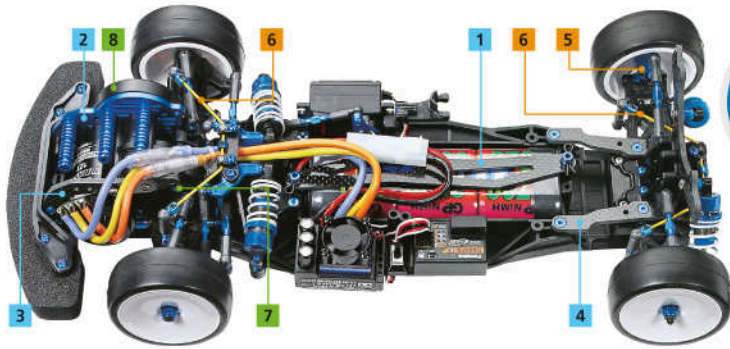

FF-03 CHASSIS OPTION PARTS

53884	1	TA05 Carbon Battery Plate Set
54233	2	FF-03 Aluminum Diff Joint Set
54259	3	FF-03 Carbon Motor Stay (L)
54264	4	FF-03 Carbon Stiffeners (Rear)
54137	5	TB-03D Aluminum Rear Upright (1')
54230	6	FF-03 Stabilizer Set (Front & Rear)
54233	7	FF-03 Aluminum Diff Joint Set
54234	8	FF-03 Aluminum Spur Gear Mount

84314

FF-03 Chassis Upgrade Set

54096

TB-03 Aluminum Servo Stay (R) (For Transponder Stay)

54091

TB-03 Aluminum Servo Stay (Left)

53993

TA05-IFS Aluminum Rocker Arm Set

53924

DF-03 Heat Sink Bar Set

53884 1

TA05 Carbon Battery Plate Set

FF-03 CHASSIS OPTION PARTS

— Basic Upgrade Parts — Suspension Parts — Transmission Parts — Tires & Wheels

54223 2

FF-03 Aluminum Motor Plate (Blue)