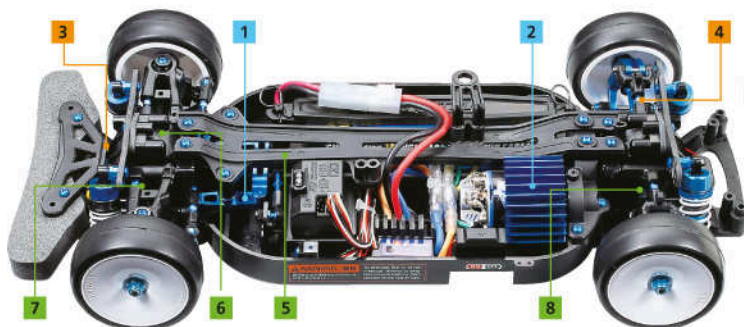

TT-01 CHASSIS OPTION PARTS

53058	1	TT-01 Type-E Racing Steering Set
53664	2	TT-01 Aluminum Motor Heat Sink
53694	3	TT-01 Stabilizer Set (Front)
53674	4	Adjustable Upper Arm Set (TT-01/TGS)
54026	5	TT-01 Aluminum Propeller Joint & Shaft Set
53663	6	Ball Differential Set (TT-01/TGS)
53792	7	Assembly Universal Shaft (TT-01/TA04)
53506	8	39mm Lightweight Rear Swing Shaft for Assembly Universal Shaft Set

<p>54025</p> <p>TT-01 Type-E Ball Bearing Set</p>	<p>54058 1</p> <p>TT-01 Type-E Racing Steering Set</p>	<p>53864</p> <p>TT-01 Aluminum Steering Link</p>	<p>53662</p> <p>TT-01 Turnbuckle Tie-Rod Set</p>	<p>53682</p> <p>Aluminum Bumper Stopper (TT-01/TGS)</p>	<p>53664 2</p> <p>TT-01 Aluminum Motor Heat Sink</p>
<p>53683</p> <p>Urethane Bumper M / Blue (TT-01/TGS)</p>	<p>53694 3</p> <p>TT-01 Stabilizer Set (Front) *Use with Item 51217</p>	<p>53800</p> <p>Aluminum Toe-In Rear Uprights (TT-01/TGS)</p>	<p>53673</p> <p>Toe-In Rear Upright (TT-01/TGS)</p>	<p>53674 4</p> <p>Adjustable Upper Arm Set (TT-01/TGS)</p>	<p>53665</p> <p>TT-01 Spur Gear Set (55T/58T)</p>
<p>54026 5</p> <p>TT-01 Aluminum Propeller Joint & Shaft Set</p>	<p>53671</p> <p>TT-01 Front One-Way Unit</p>	<p>53663 6</p> <p>Ball Differential Set (TT-01/TGS)</p>	<p>53792 7</p> <p>Assembly Universal Shaft (TT-01/TA04)</p>	<p>53506 8</p> <p>39mm Lightweight Rear Swing Shaft for Assembly Universal Shaft Set *Use with Item 53792</p>	<p>53569</p> <p>Clamp Type Aluminum Wheel Hub (6mm Thick)</p>
<p>53293</p> <p>Reinforced Slicks Type-A (1 Pair)</p>	<p>53294</p> <p>Reinforced Slicks Type-B (1 Pair)</p>	<p>53156</p> <p>Hard Inner Sponge Set (4WD/FWD Touring & Rally Car)</p>	<p>53914</p> <p>White Dish Wheel 4pcs. (26mm Width, Offset 0)</p>	<p>53959</p> <p>Metal Plated Mesh Wheel w/Drift Tire Type D 2pcs. (26mm Offset+2)</p>	<p>53960</p> <p>6-Spoke Metal Plated Wheel w/Drift Tire Type D 2pcs. (26mm Offset+2)</p>