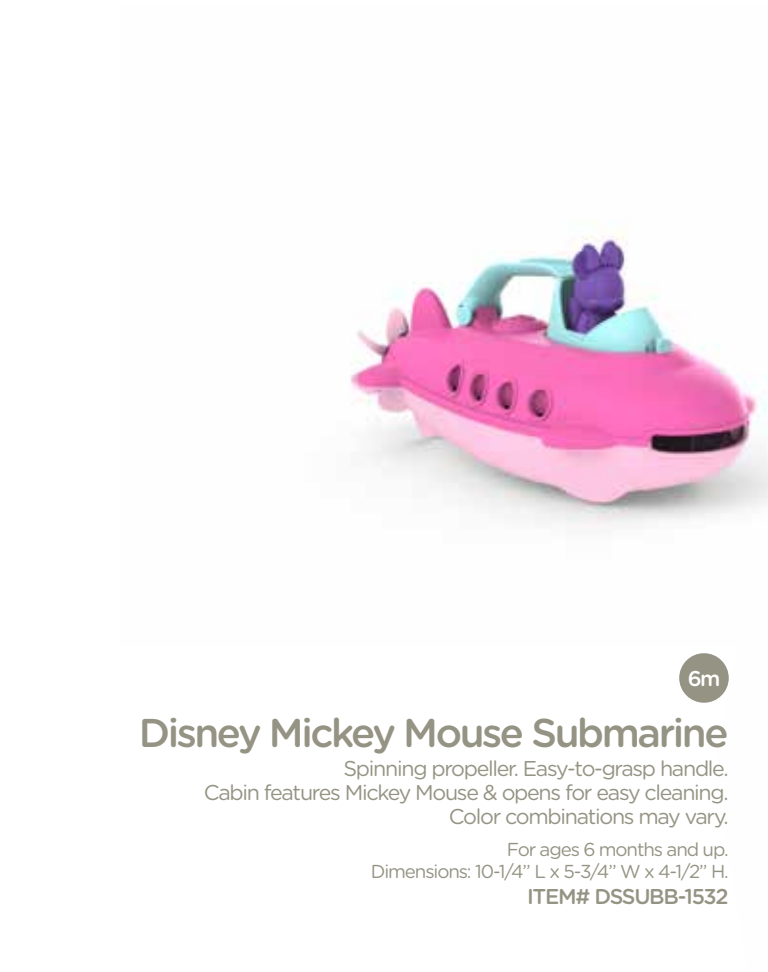

### Disney Mickey Mouse Dump Truck

Dump Truck featuring Mickey Mouse driver. Workable dumper. No metal axles.

For ages 6 months and up.  
Dimensions: 10" L x 7-1/2" W x 7-1/8" H.  
ITEM# DDTK-1467

6m

### Disney Minnie Mouse Dump Truck

Dump Truck featuring Minnie Mouse driver. Workable dumper. No metal axles.

For ages 6 months and up.  
Dimensions: 10" L x 7-1/2" W x 7-1/8" H.  
ITEM# DDTKP-1530

Disney baby

6m NEW  
**Disney Minnie Mouse Submarine**  
 Spinning propeller. Easy-to-grasp handle. Cabin features Minnie Mouse & opens for easy cleaning. Color combinations may vary.  
 For ages 6 months and up.  
 Dimensions: 10-1/4" L x 5-3/4" W x 4-1/2" H.  
 ITEM# DSSUBP-1617

6m  
**Disney Mickey Mouse Submarine**  
 Spinning propeller. Easy-to-grasp handle. Cabin features Mickey Mouse & opens for easy cleaning. Color combinations may vary.  
 For ages 6 months and up.  
 Dimensions: 10-1/4" L x 5-3/4" W x 4-1/2" H.  
 ITEM# DSSUBB-1532