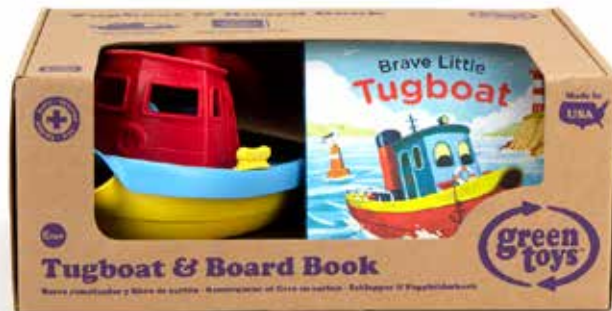

### Airplane & Board Book

Set includes Green Toys Airplane and *A is for Airplane* board book. Color combinations may vary.

For ages 1 and up.  
Retail Dimensions: 12-1/2" L x 8-3/4" W x 5" H.  
ITEM# ARBB-1235

### Tugboat & Board Book

Set includes Green Toys Tugboat and *Brave Little Tugboat* board book. Color combinations may vary.

For ages 6 months and up.  
Retail Dimensions: 12-1/2" L x 8-3/4" W x 5" H.  
ITEM# TGBB-1402