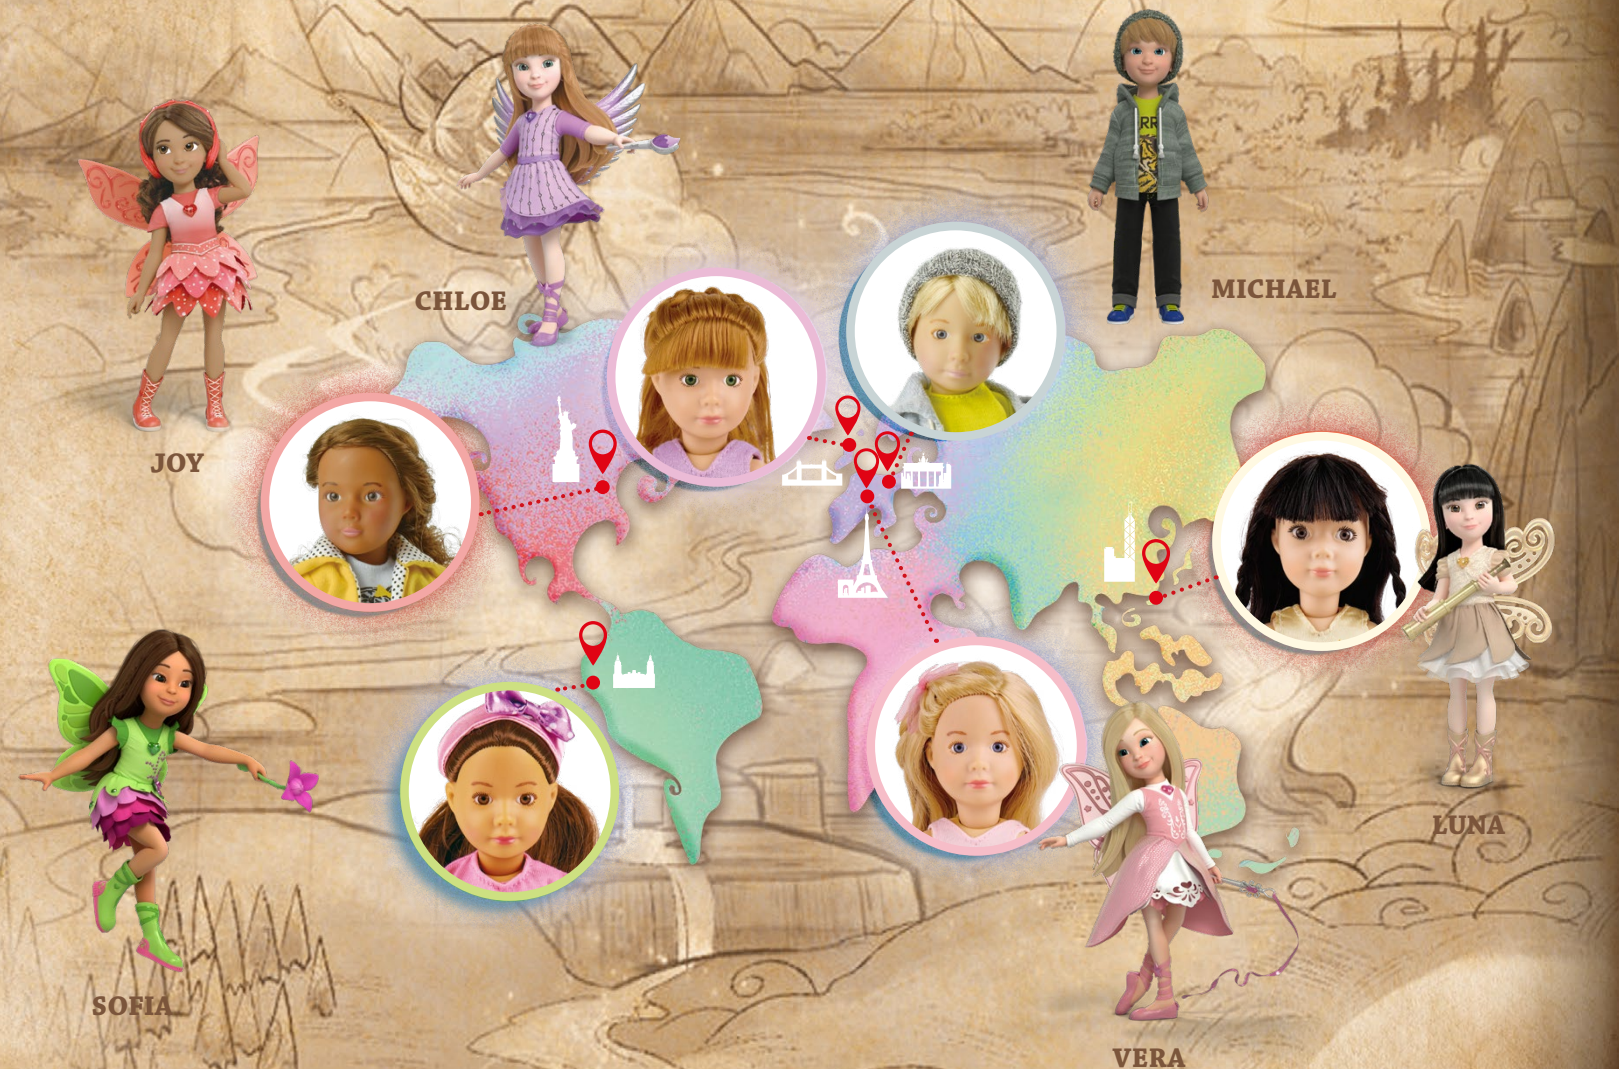

Hier kommen die Kruselings: Luna, Vera, Sofia, Joy und Chloe, fünf abenteuerlustige junge Mädchen aus verschiedenen Teilen der Welt. Sie sind die Heldinnen einer neuen Bücherserie.

Der mächtige Feueropal hat sie ins Traumland gerufen, ihnen magische Kräfte verliehen und sie zu Hüterinnen der Träume ernannt. Das Traumland ist nämlich ein wundersames Land, in dem eine Reihe seltsamer und farbenfroher Einwohner leben. Hier werden in einem großen Traumsee alle Träume lebendig: Die fröhlichen und die, die uns ängstigen. Wenn ein Alptraum aus dem Traumsee emporsteigt und das Leben im Traumland bedroht, sorgen die Kruselings mit ihren einzigartigen Kräften wieder für Frieden und Gleichgewicht. Die fünf Mädchen begegnen jeder Herausforderung mit Witz, Fantasie und Selbstvertrauen. Sie wissen, dass sie gemeinsam jedes Hindernis überwinden können. Die Geschichten sind voller Abenteuer, Geheimnisse, Humor und Spannung. Aber es gibt auch eine ernste Seite. Die Kruselings müssen auch herausfinden, wie es dazu kommt, dass die Menschen schlechte Träume haben. Und indem sie sich in diese Träume hineinbegeben, helfen sie den Träumenden, Lösungen für deren Probleme zu finden.

Die Geschichten wecken bei Kindern Anteilnahme und Vorstellungskraft und schenken ihnen Vertrauen in die eigenen Fähigkeiten, ihre Träume wahr werden zu lassen.