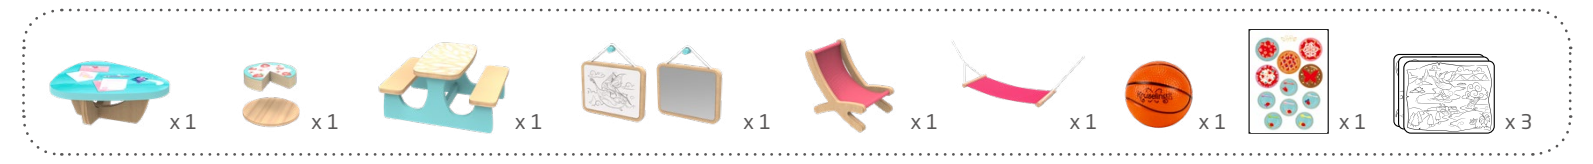

Dolls are not included