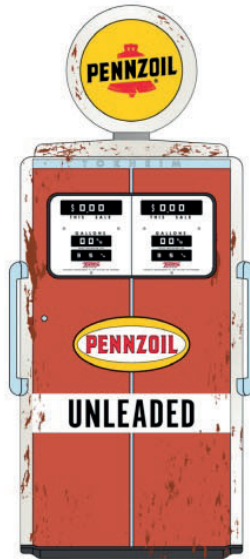

VINTAGE GAS PUMPS

MASTER ITEM #
14000

1:18

#14130 VINTAGE GAS PUMPS SERIES 13

- **14130-A** 1948 Wayne 100-A Gas Pump VP Racing Fuels
- **14130-B** 1951 Wayne 505 Gas Pump Polly Gas
- **14130-C** 1954 Tokheim 350 Twin Gas Pump Good Gulf - Gulf Oil (Weathered)

#14140 VINTAGE GAS PUMPS SERIES 14

- **14140-A** 1948 Wayne 100-A Gas Pump Gulf Oil Premium
- **14140-B** 1951 Wayne 505 Gas Pump Ace High Gasoline
- **14140-C** 1954 Tokheim 350 Twin Gas Pump Pennzoil Unleaded (Weathered)

AVAILABLE IN PDQs