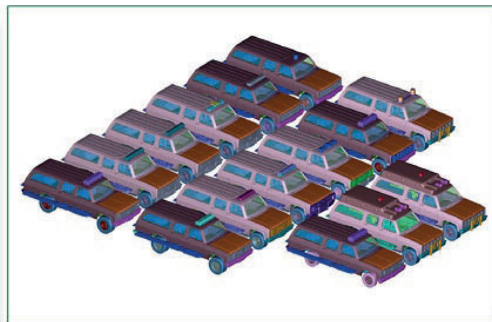

NEW

NEW TOOLING IN 2023

NEW TOOLING

1:64 1961-1971 Harvester Scout 80/800/800A/800B

1:64 1981-1991 Chevrolet & GMC Suburban

1:64 1987-91 Ford F-150 (including monster truck parts)

1:64 2021+ Ford Mustang Mach-E (with Police & Taxi Parts)