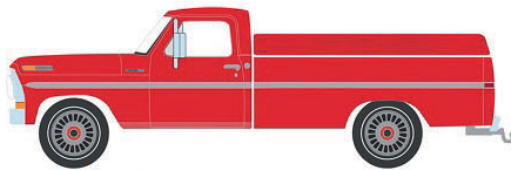

48080-B 1970 Ford F-100 Farm and Ranch Special
with Side Cargo Boards
Candy Apple Red