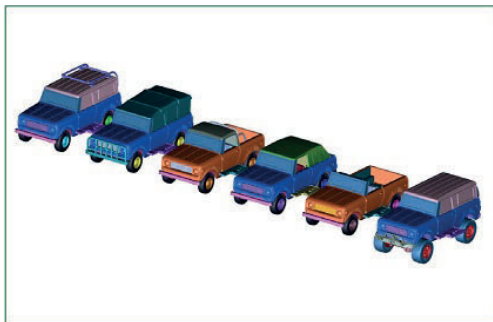

NEW

NEW TOOLING IN 2023

NEW TOOLING

1:64 1961-1971 Harvester Scout 80/800/800A/800B

1:64 1981-1991 Chevrolet & GMC Suburban

1:64 1987-91 Ford F-150 (including monster truck parts)

1:64 2021+ Ford Mustang Mach-E (with Police & Taxi Parts)