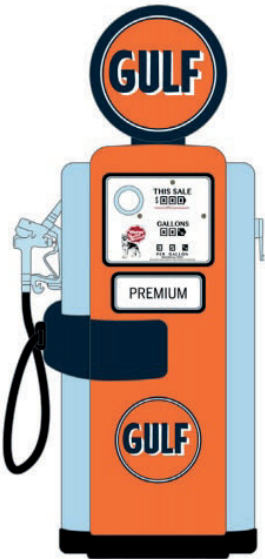

VINTAGE GAS PUMPS

MASTER ITEM #
14000

1:18

#14130 VINTAGE GAS PUMPS SERIES 13

- **14130-A** 1948 Wayne 100-A Gas Pump VP Racing Fuels
- **14130-B** 1951 Wayne 505 Gas Pump Polly Gas
- **14130-C** 1954 Tokheim 350 Twin Gas Pump Good Gulf - Gulf Oil (Weathered)

#14140 VINTAGE GAS PUMPS SERIES 14

- **14140-A** 1948 Wayne 100-A Gas Pump Gulf Oil Premium
- **14140-B** 1951 Wayne 505 Gas Pump Ace High Gasoline
- **14140-C** 1954 Tokheim 350 Twin Gas Pump Pennzoil Unleaded (Weathered)

AVAILABLE IN PDQs