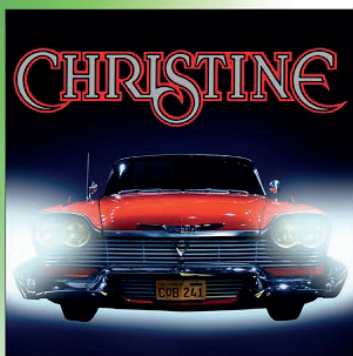

GREENLIGHT[®]

collectibles

2023

DRIVEN BY INNOVATION

TABLE OF CONTENTS

5	1:18 Artisan Collection	27	1:64 GL Lifestyle Brands
6	1:18 GreenLight	28	1:64 Running on Empty
7	1:18 Highway 61	29	1:64 Hot Pursuit
8	1:18 Vintage Gas Pumps	30	1:64 Hollywood
9	GMP	31	1:64 S.D. Trucks
11	1:24 Hollywood, LE & Hot Pursuit	32	1:64 Tread Setters
12	1:24 Open Stock	33	1:64 Down on the Farm
13	1:43 Hollywood	34	1:64 Kings of Crunch
14	1:43 Open Stock & Kings of Crunch	35	1:64 Route Runners
15	1:12 Bespoke Collection	36	1:64 GL Premium
16	1:64 GL Muscle	37	1:64 Mechanic's Corner
17	1:64 Auto Body Shop	38	1:64 Military Machines
18	1:64 GL Exclusives	39	1:64 Hatches & Customs
19	1:64 GreenLight SE	40	1:64 Emergency Response
20	1:64 Hollywood Hitch & Tow	41	1:64 Showroom Floor
21	1:64 Hitch & Tow	42	1:64 The Hobby Shop
22	1:64 H.D. Trucks	43	NTT IndyCar Series
23	1:64 Hitched Homes	44	1:64 Hobby Exclusives
24	1:64 Work & Play	45	Evergreen Items
25	1:64 GreenLight Select	46	Custom & Premiums
26	1:64 Parks Department		