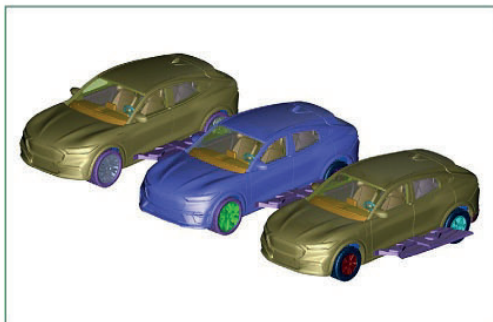

NEW

NEW TOOLING IN 2023

NEW TOOLING

1:64 1961-1971 Harvester Scout 80/800/800A/800B

1:64 1981-1991 Chevrolet & GMC Suburban

1:64 1987-91 Ford F-150 (including monster truck parts)

1:64 2021+ Ford Mustang Mach-E (with Police & Taxi Parts)