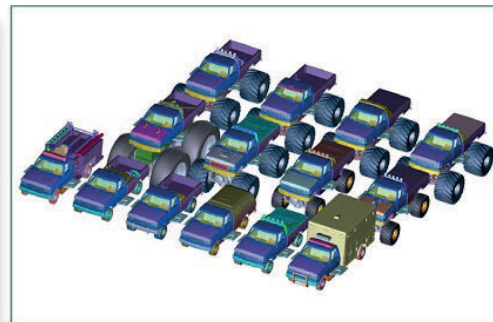

NEW

NEW TOOLING IN 2023

NEW TOOLING

1:64 1961-1971 Harvester Scout 80/800/800A/800B

1:64 1981-1991 Chevrolet & GMC Suburban

1:64 1987-91 Ford F-150 (including monster truck parts)

1:64 2021+ Ford Mustang Mach-E (with Police & Taxi Parts)