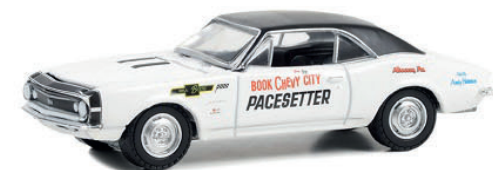

41150-A

41150-B

41150-C

41150-D

41150-E

41150-F

41160-A 1967 Chevrolet Camaro SS
Bill Book Chevy PaceSetter Book City - Altoona, Pennsylvania

41160-B 1968 Dodge Charger
Grand Spalding Dodge Mr. Norm's Mini Charger Funny Car Tribute