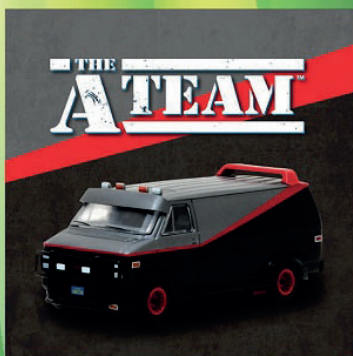

GREENLIGHT®

collectibles

2023

DRIVEN BY INNOVATION

TABLE OF CONTENTS

5	1:18 Artisan Collection	27	1:64 GL Lifestyle Brands
6	1:18 GreenLight	28	1:64 Running on Empty
7	1:18 Highway 61	29	1:64 Hot Pursuit
8	1:18 Vintage Gas Pumps	30	1:64 Hollywood
9	GMP	31	1:64 S.D. Trucks
11	1:24 Hollywood, LE & Hot Pursuit	32	1:64 Tread Setters
12	1:24 Open Stock	33	1:64 Down on the Farm
13	1:43 Hollywood	34	1:64 Kings of Crunch
14	1:43 Open Stock & Kings of Crunch	35	1:64 Route Runners
15	1:12 Bespoke Collection	36	1:64 GL Premium
16	1:64 GL Muscle	37	1:64 Mechanic's Corner
17	1:64 Auto Body Shop	38	1:64 Military Machines
18	1:64 GL Exclusives	39	1:64 Hatches & Customs
19	1:64 GreenLight SE	40	1:64 Emergency Response
20	1:64 Hollywood Hitch & Tow	41	1:64 Showroom Floor
21	1:64 Hitch & Tow	42	1:64 The Hobby Shop
22	1:64 H.D. Trucks	43	NTT IndyCar Series
23	1:64 Hitched Homes	44	1:64 Hobby Exclusives
24	1:64 Work & Play	45	Evergreen Items
25	1:64 GreenLight Select	46	Custom & Premiums
26	1:64 Parks Department		

1:12

1:18

1:24

1:43

1:64