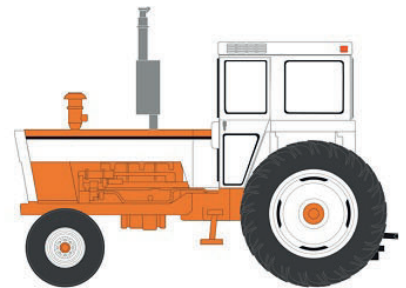

48080-C 1973 Tractor with Enclosed Cab
Orange and White

48080-D 1985 Ford 5610
Memphis, Tennessee Fire Department

48080-E 2017 Ram 2500 Power Wagon
Red with Mud Spatter

48080-F Bale Throw Wagon
Black and Red