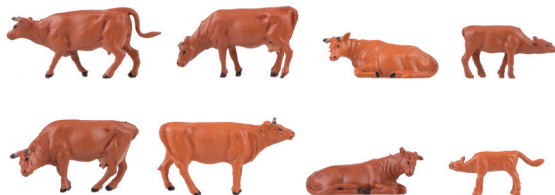

151916

6 Schwäbisch-Hällische Landschweine • 6 Swabian-Hall swine

04/21 • 10,99 €*

151917

18 Hausschafe • 18 Domestic sheep

05/21 • 18,99 €*

IM KLEINEN GROSS

151918

18 Schwarzkopfschafe • 18 Black-headed sheep

05/21 • 18,99 €*

151919

8 Angler Rinder • 8 Angeln cattle

05/21 • 12,99 €*

MINIATURFIGUREN 1:160.

MINIATURE FIGURES 1:160.

A miniature model of a dark wooden cabin with a red roof, surrounded by tiny figures of people and a dog in a forest setting. The cabin has a steep gable roof and a smaller porch-like structure on the right side. Several tiny figures are engaged in various activities: some are near logs, one is on a log, and another is in the foreground. A small black dog is also visible. The background is a blurred forest of tall evergreen trees under a blue sky.