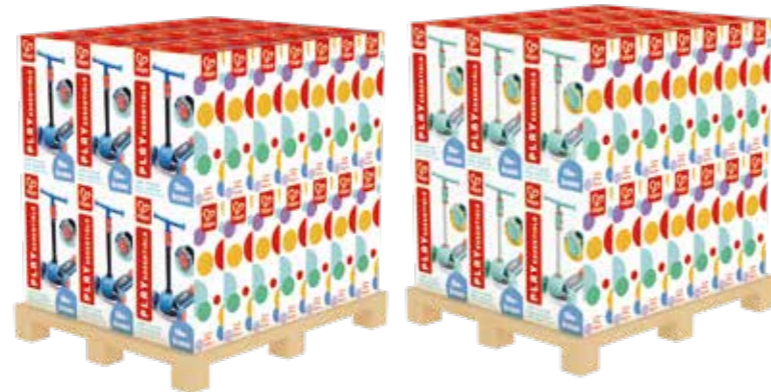

PACKAGE: 17.3 x 7 x 20.3 cm
6.8" x 2.8" x 8"

PRODUCT: 12 x 6.2 x 11.1 cm
4.7" x 2.4" x 4.4"

E8973 **NEW**
Ocean Ball Pit
 AGE: 1-6Y / PCS: 202 / MC: 1
 PACKAGE: 48 x 47 x 35 cm
 18.9" x 18.5" x 13.8"
 PRODUCT: 94 x 76 x 94 cm
 37" x 29.9" x 37"

E0530 **NEW**
Forest Maze & Scribble Board
 AGE: 18M-6Y / PCS: 7 / MC: 6
 PACKAGE: 32 x 30 x 2 cm
 12.6" x 11.8" x 0.8"
 PRODUCT: 30.5 x 26.6 x 2.5 cm
 12" x 10.5" x 1"

Toddler

E0371
Block and Roll
 AGE: 1-3Y / PCS: 21 / MC: 2
 PACKAGE: 41 x 36 x 15.5 cm
 16.1" x 14.2" x 6.1"
 PRODUCT: 35.3 x 40.8 x 28.3 cm
 13.9" x 16.1" x 11.1"

E0487
Pull-along Cart with Stacking Blocks
 AGE: 2-4Y / PCS: 27 / MC: 6
 PACKAGE: 25 x 24 x 6.5 cm
 9.8" x 9.4" x 2.6"
 PRODUCT: 23.5 x 20.5 x 5.3 cm
 9.3" x 8.1" x 2.1"

E8974 Lean 'n Glide Kick Scooter (Blue)
E8975 Lean 'n Glide Kick Scooter (Turquoise)
 AGE: 18M-6Y / PCS: 1 / MC: 1
 PACKAGE: 55 x 32 x 16 cm
 21.7" x 12.6" x 6.3"
 PRODUCT: 58 x 79 x 31 cm
 22.8" x 31.1" x 12.2"