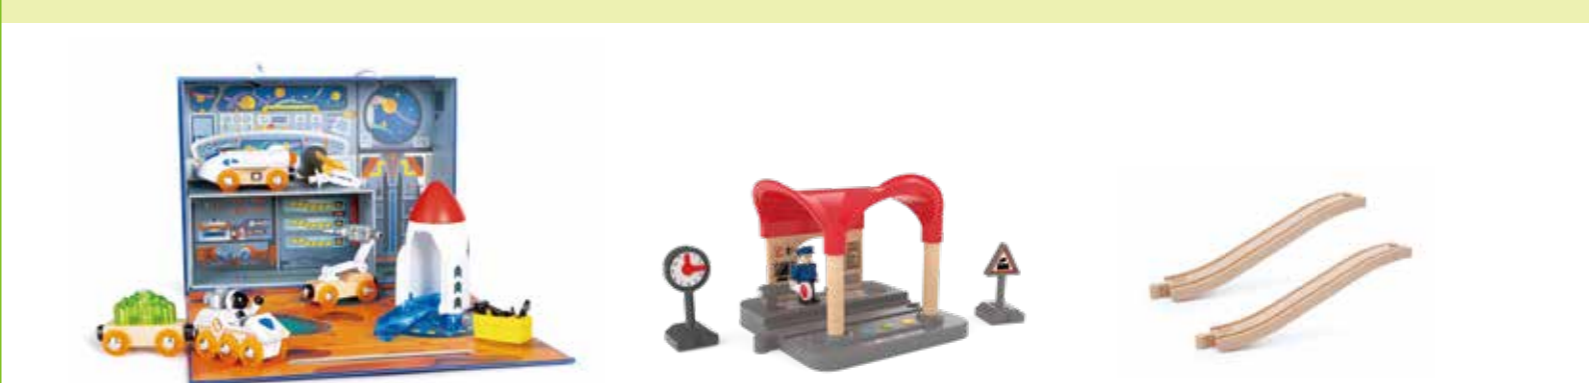

E3876
Space Adventure Play Set
AGE: 3-8Y / PCS: 15 / MC: 6
PACKAGE: 26 x 20 x 8 cm
PRODUCT: 26 x 20 x 8 cm

E3884
Record & Play Train Station
AGE: 3-8Y / PCS: 5 / MC: 8
PACKAGE: 20 x 18 x 13.5 cm
PRODUCT: 27.8 x 12.2 x 14.8 cm

E3886
Ascending Tracks
AGE: 3-8Y / PCS: 2 / MC: 24
PACKAGE: 15 x 30 x 4 cm
PRODUCT: 22 x 8 x 6 cm