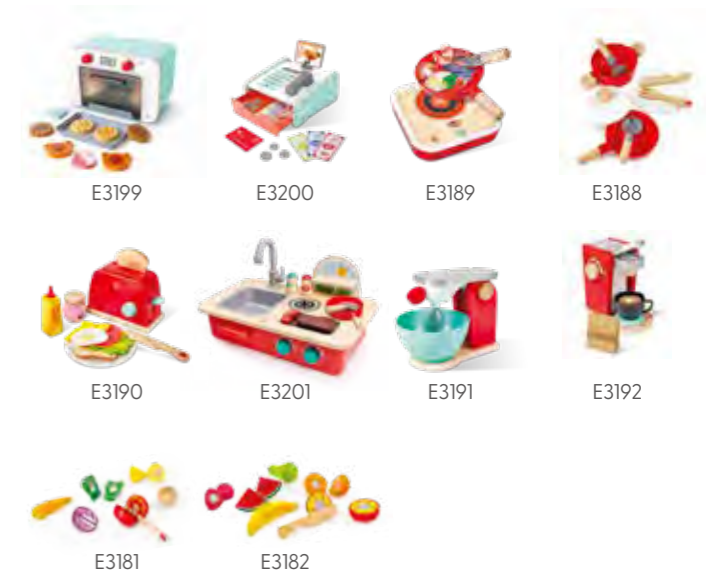

STORE PRESENTATION

12-36M Best Sellers Shelf

12-36M Shelf

3Y+ Best Sellers Shelf

3Y+ Shelf