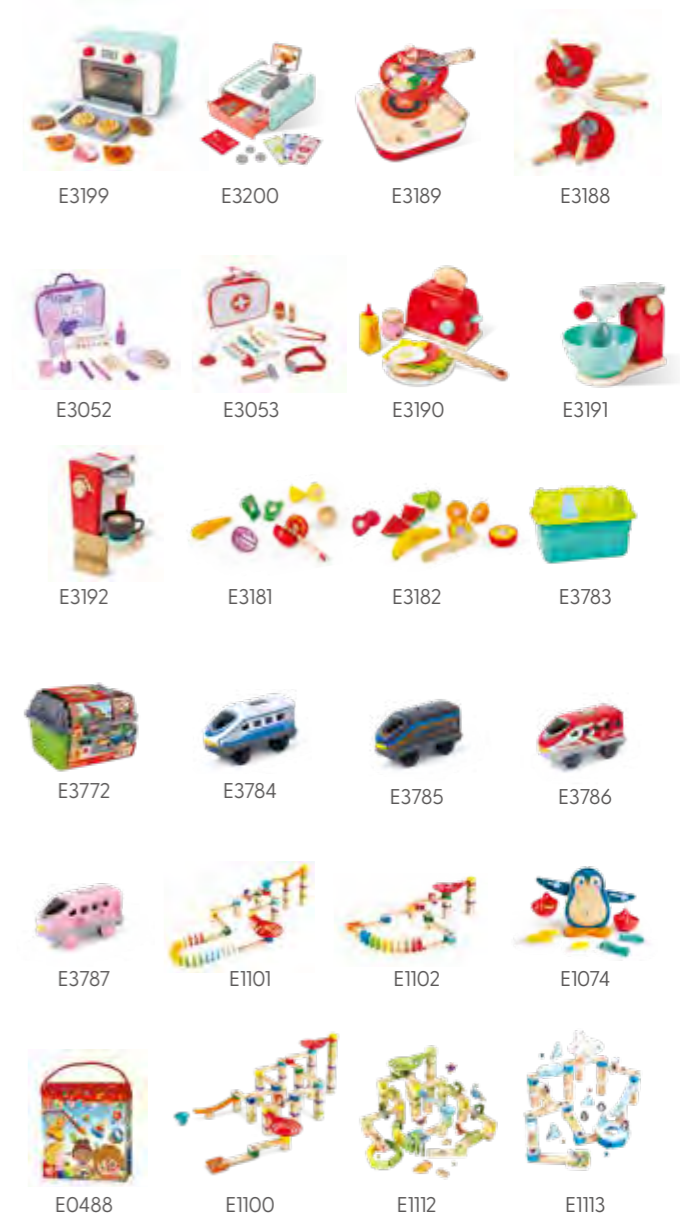

Christmas Offer

E3770
Railway Advent Calendar Set
 AGE: 3-8Y / PCS: 25 / MC: 6
 PACKAGE: 50 x 28.5 x 7 cm
 19.7" x 11.2" x 2.8"
 PRODUCT: 74 x 36.5 x 35 cm
 29.1" x 14.4" x 13.8"

E3410
Christmas Barn Advent Calendar
 AGE: 3Y+ / PCS: 24 / MC: 6
 PACKAGE: 35.5 x 45.5 x 7 cm
 14" x 17.9" x 2.8"

STORE PRESENTATION

12-36M Best Sellers Shelf

12-36M Shelf

3Y+ Best Sellers Shelf

3Y+ Shelf

Love play, learn.

Switzerland

Hape Holding AG
Rotzbergstreet 30
6362 Stansstad
T: +41 41 818 78 78
F: +41 41 818 78 99
info@hapetoys.eu