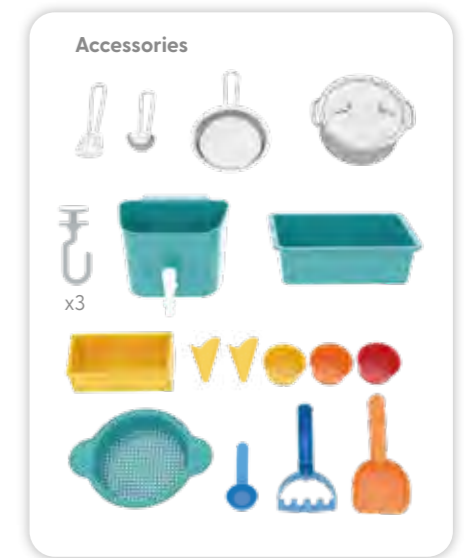

97 cm

64 cm

E3213
Modern Kitchen with Light & Sound

AGE: 3-8Y / PCS: 5 / MC: 1
 PACKAGE: 62.3 x 43 x 14.7 cm
 24.5" x 16.9" x 5.8"
 PRODUCT: 59.8 x 85.5 x 29.7 cm
 23.5" x 33.7" x 11.7"

E3224 **NEW**
2 in 1 Barbecue Set
 AGE: 2-8Y / PCS: 20 / MC: 6
 PACKAGE: 31 x 24 x 9.5 cm
 12.2" x 9.4" x 3.7"

E3212
Light & Sound Play Kitchen

AGE: 3-8Y / PCS: 5 / MC: 1
 PACKAGE: 62.5 x 43 x 15 cm
 24.6" x 16.9" x 5.9"
 PRODUCT: 59.8 x 85.5 x 29.7 cm
 23.5" x 33.7" x 11.7"

E3223 **NEW**
Outdoor Kitchen
 AGE: 3-8Y / PCS: 22 / MC: 1
 PACKAGE: 83.5 x 23 x 48.5 cm
 32.9" x 9.1" x 19.1"
 PRODUCT: 80.5 x 94 x 36.5 cm
 32" x 37" x 14.4"