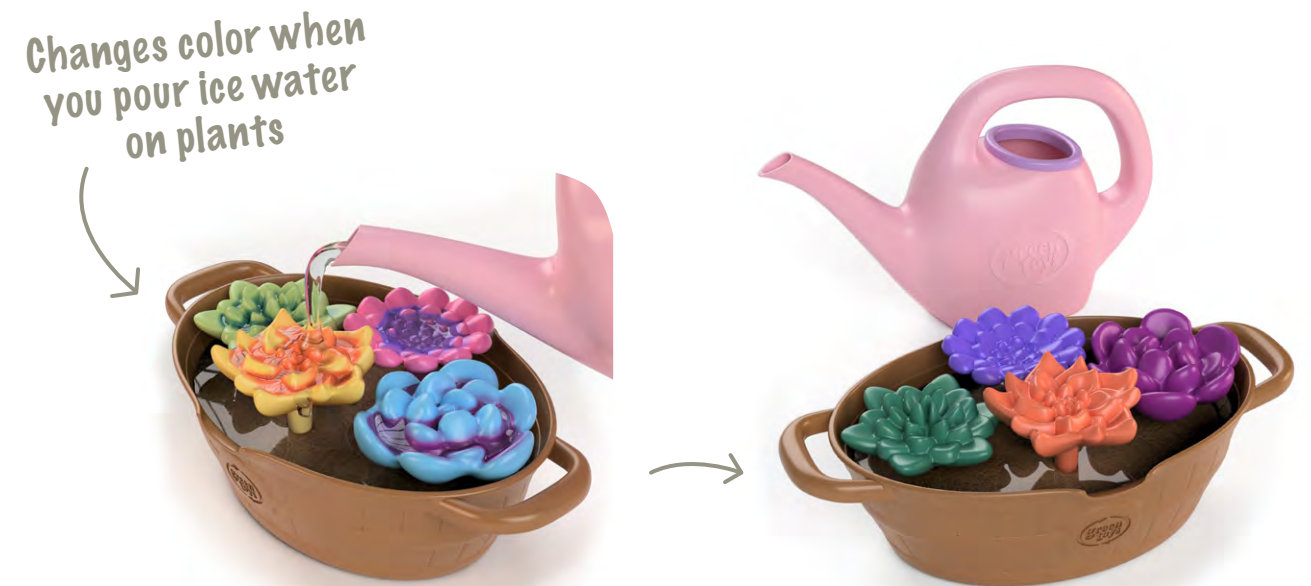

NEW SKU!

18m

Watering Spout

Watering Spout Can only.
For ages 18 months and up.
Retail Dimensions: 11-1/4" L x 6-1/2" W x 6-1/2" H.
ITEM# WTCS-1870

NEW SKU!

2+

Rainbow Harvest - Color-Changing Watering Can Activity Set - Blue

Set includes watering can, basket, basket insert, and 8 assorted color changing produce.
For ages 2 and up.
Retail Dimensions: 11-1/4" L x 6-1/2" W x 6-1/2" H.
ITEM# RHWC-1852

NEW SKU!

2+

Rainbow Bloom - Color-Changing Watering Can Activity Set - Pink

Set includes watering can, basket, basket insert, and 8 assorted color changing plants.
For ages 2 and up.
Retail Dimensions: 11-1/4" L x 6-1/2" W x 6-1/2" H.
ITEM# RBWC-1851

2-6y

Cupcake Set

16 pieces, including: Cake Stand, 5 Cakes, 5 Cupcake Liners, and 5 Frosting Pieces. Color combinations may vary.