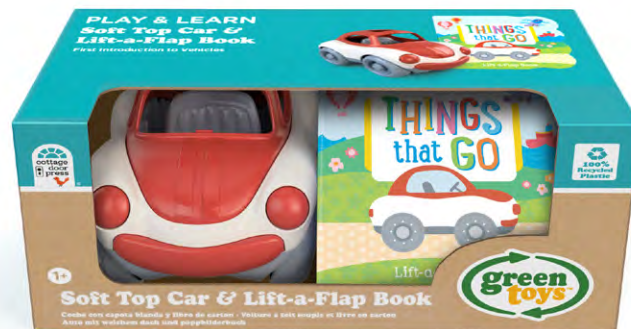

NEW SKU!

2+

Pickup Truck with Crates

Truck with workable tailgate. No metal axles. 2 crates included.

For ages 2 and up.
 Dimensions: 10" L x 7-1/2" W x 7-1/8" H.
 ITEM# PKUP-1871

1+

Airplane & Board Book

Set includes Green Toys Airplane and *A is for Airplane* board book. Color combinations may vary.

For ages 1 and up.
Retail Dimensions: 10-1/2" L x 6" W x 5-1/2" H.
ITEM# BBMSUB-1839

NEW SKU!

1+

Soft Top Push Car & Board Book

Set includes Soft Top Push Car and *Things that Go* board book. Color combinations may vary.

For ages 1 and up.
Retail Dimensions: 11-1/2" L x 7-1/2" W x 5-1/2" H.
ITEM# BBSTC-1840

NEW SKU!

1+

John Deere Tractor & Board Book

Set includes Green Toys John Deere Tractor and *Plant & Grow* board book.