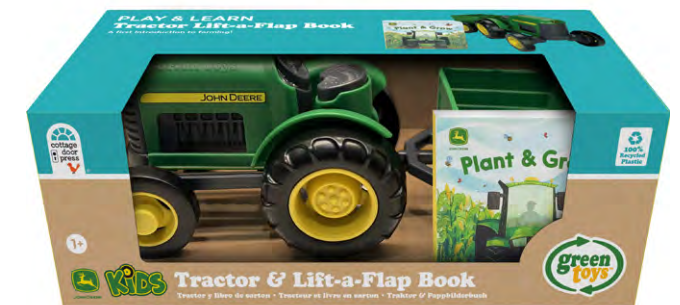

John Deere Tractor & Board Book

Set includes Green Toys John Deere Tractor and *Plant & Grow* board book.

For ages 1 and up.
Retail Dimensions: 16" L x 7-1/2" W x 5-1/3" H.
ITEM# BBJDTR-1850