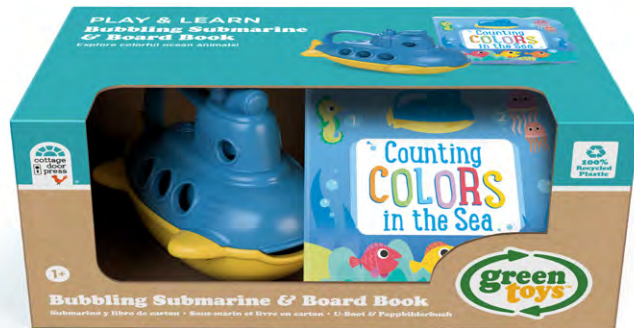

NEW SKU!

2+

Pickup Truck with Crates

Truck with workable tailgate. No metal axles. 2 crates included.

For ages 2 and up.
 Dimensions: 10" L x 7-1/2" W x 7-1/8" H.
 ITEM# PKUP-1871

1+

Airplane & Board Book

Set includes Green Toys Airplane and *A is for Airplane* board book. Color combinations may vary.

For ages 1 and up.
Retail Dimensions: 12-1/2" L x 8-3/4" W x 5" H.
ITEM# ARBB-1235

NEW SKU!

1+

Bubbling Submarine & Board Book

Set includes Bubbling Submarine and *Counting Colors in the Sea* board book. Color combinations may vary.

For ages 1 and up.
Retail Dimensions: 10-1/2" L x 6" W x 5-1/2" H.
ITEM# BBMSUB-1839

NEW SKU!

1+

Soft Top Push Car & Board Book

Set includes Soft Top Push Car and *Things that Go* board book. Color combinations may vary.

For ages 1 and up.
Retail Dimensions: 11-1/2" L x 7-1/2" W x 5-1/2" H.
ITEM# BBSTC-1840

NEW SKU!

1+

John Deere Tractor & Board Book

Set includes Green Toys John Deere Tractor and *Plant & Grow* board book.